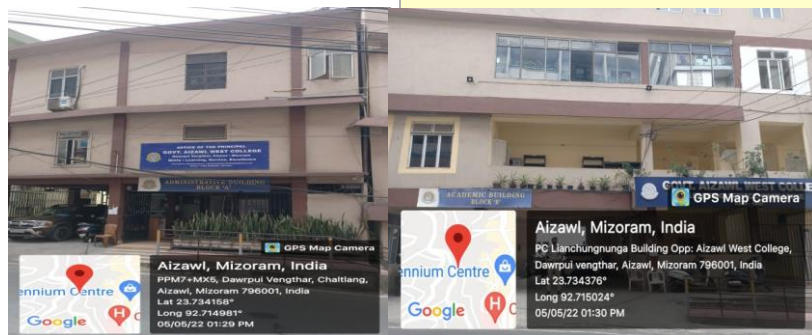

GOVERNMENT AIZAWL WEST

NAME OF CAMPUS	LOCATION
MAIN CAMPUS	Dawrpui Vengthar
MAUMUAL CAMPUS	Maumual Area
NEW CAMPUS	Luangmual Area

TOTAL AREA

MAIN CAMPUS

BLOCK A

FLOOR	PARTICULARS	No. OF ROOMS
BASEMENT 1	Gymnasium 	1
BASEMENT 2	Student's Union Office cum Table Tennis Room 	2
BASEMENT 3	Classroom, NIELIT Study Centre, Women's Lounge, Toilet 	5
BASEMENT 4	IGNOU Office, Psycho Laboratory, Classroom, Students Lounge	4